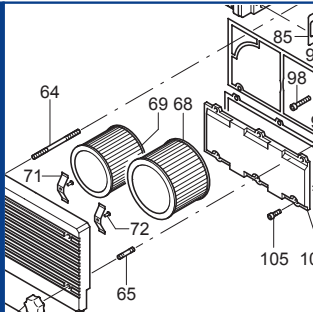

DVT 3.60

SERVICE

BECKER
Qingou - PR CHINA
www.becker-international.com

No. **W** year

type **DVT 3.60-XX** Index Variante

frequency Hz

speed min⁻¹

power required kW

inlet capacity m³/h

pressure + mbar

vacuum - mbar

Made in ☐ China

WU 87-1-25